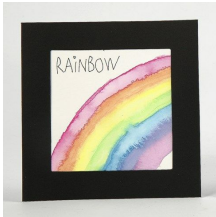

## A Painting Palette with Neocolor II on a Plastic Pocket

This alternative palette is made from an ordinary plastic pocket on which each colour is painted with water-soluble wax crayons (Neocolor II). The palette is now ready for use. You may mix the colours with a brush and water.

**Another example**  
 This watercolour picture is painted by using a brush and water, dipped in the Neocolor II colours on a plastic pocket.

Picture Mount, size 12.5x12.5 cm, carving: 8.5x8.5 cm, black, 25pcs, 300 g/m2 23595