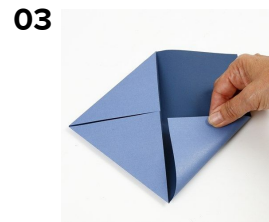

Blue Table Decorations with a Touch of red

STEP BY STEP 023
Inspiration: 13788

Blue Table Decorations with a Touch of red

A table decorated with a blue tablecloth, a runner, pillar candles and napkins from the Happy Moments party series. There are also paper rosettes and scattered, matching deco stones. A wooden flower place card is tied around a glass stem.

01 Use a bone folder for scoring lines, 1.5cm apart, across the width of an entire piece of A4. Fold along the scored lines. Make two pieces of A4 following the described procedure and pleat (zig-zag) each of them before gluing them together for double thickness.

02 Tie a piece of thread around the middle. Glue the outer sides together to form a rosette. Decorate the assembled rosette with a glued-on glass deco stone in the middle.

03 A bowl made from paper, divided into quarters (flip-flap): Fold a piece of square paper in both dimensions. Unfold and fold each corner to the centre of the scored cross.

04 Turn over to the opposite side and fold all four corners towards the centre. Fold in half and gently squeeze from each side, creating four "wings". Let the wings point slightly upwards.

05 Turn over to the other side. Fold each outer flap towards its outer corner. Use the four compartments created at each wing, for example for snacks.