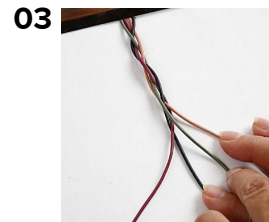

A Keyring with a Leather Cord

STEP BY STEP 123
Inspiration: 11133

01
Cut two pieces of leather cords each measuring 15cm. Fit these in the keyring.

02
Plait with four cords – plait the leather cord as shown in picture 2, 3 and 4.

07
Glue on the bead.

08

03
Plait with four cords.

04
Cut off the ends.

09

10

05
Glue the ends together and attach an end cap.

06
Cut a 5cm piece of leather. Insert this piece through the eye of the end cap.

11
Draw a design on a shrink plastic sheet. Please note that the motif shrinks to slightly less than half size.

12
Cut out the design.

A Keyring with a Leather Cord

A pendant made from plaited leather cords. Hot owls painted with Poster Hobby Markers on black shrink plastic sheets, shrunk in the oven to 1/3 of the original size and attached to a keyring.

Key Chain, D: 28 mm, silver-plated, 4pcs 526040

End Caps, D: 4.5 mm, L: 7 mm, silver-plated, 50pcs 61304

Posca Marker, line width: 0.9-1.3 mm, PC-3M , asstd colours, fine, 12pcs 274900

Swivel Clasps, 40 mm, gold-plated, GP, 2pcs 607140