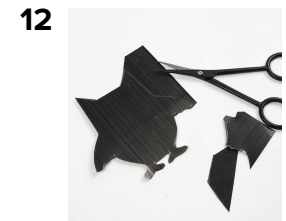

A Keyring with a Leather Cord

STEP BY STEP 123
Inspiration: 11133

01
Cut two pieces of leather cords each measuring 15cm. Fit these in the keyring.

02
Plait with four cords – plait the leather cord as shown in picture 2, 3 and 4.

07
Glue on the bead.

08

03
Plait with four cords.

04
Cut off the ends.

09

10

05
Glue the ends together and attach an end cap.

06
Cut a 5cm piece of leather. Insert this piece through the eye of the end cap.

11
Draw a design on a shrink plastic sheet. Please note that the motif shrinks to slightly less than half size.

12
Cut out the design.

A Keyring with a Leather Cord

A pendant made from plaited leather cords. Hot owls painted with Poster Hobby Markers on black shrink plastic sheets, shrunk in the oven to 1/3 of the original size and attached to a keyring.

Key Chain, D: 28 mm, silver-plated, 4pcs 526040

End Caps, D: 4.5 mm, L: 7 mm, silver-plated, 50pcs 61304

Posca Marker, line width: 0.9-1.3 mm, PC-3M , asstd colours, fine, 12pcs 274900

Swivel Clasps, 40 mm, gold-plated, GP, 2pcs 607140