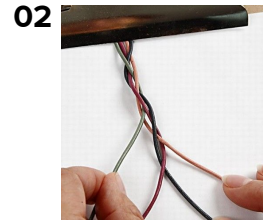

A Keyring with a Leather Cord

STEP BY STEP 123
Inspiration: 11133

01
Cut two pieces of leather cords each measuring 15cm. Fit these in the keyring.

02
Plait with four cords – plait the leather cord as shown in picture 2, 3 and 4.

07
Glue on the bead.

08

03
Plait with four cords.

04
Cut off the ends.

09

10

05
Glue the ends together and attach an end cap.

06
Cut a 5cm piece of leather. Insert this piece through the eye of the end cap.

11
Draw a design on a shrink plastic sheet. Please note that the motif shrinks to slightly less than half size.

12
Cut out the design.

A Keyring with a Leather Cord

A pendant made from plaited leather cords. Hot owls painted with Poster Hobby Markers on black shrink plastic sheets, shrunk in the oven to 1/3 of the original size and attached to a keyring.

Key Chain, D: 28 mm, silver-plated, 4pcs 526040

End Caps, D: 4.5 mm, L: 7 mm, silver-plated, 50pcs 61304

Posca Marker, line width: 0.9-1.3 mm, PC-3M , asstd colours, fine, 12pcs 274900

Swivel Clasps, 40 mm, gold-plated, GP, 2pcs 607140