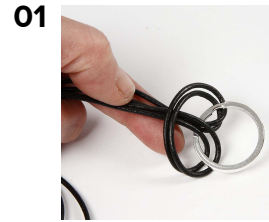

A Keyring with a Leather Cord

STEP BY STEP 123
Inspiration: 11133

01
Cut two pieces of leather cords each measuring 15cm. Fit these in the keyring.

02
Plait with four cords – plait the leather cord as shown in picture 2, 3 and 4.

07
Glue on the bead.

08

03
Plait with four cords.

04
Cut off the ends.

09

10

05
Glue the ends together and attach an end cap.

06
Cut a 5cm piece of leather. Insert this piece through the eye of the end cap.

11
Draw a design on a shrink plastic sheet. Please note that the motif shrinks to slightly less than half size.

12
Cut out the design.

A Keyring with a Leather Cord

A pendant made from plaited leather cords. Hot owls painted with Poster Hobby Markers on black shrink plastic sheets, shrunk in the oven to 1/3 of the original size and attached to a keyring.

Key Chain, D: 28 mm, silver-plated, 4pcs 526040

End Caps, D: 4.5 mm, L: 7 mm, silver-plated, 50pcs 61304

Posca Marker, line width: 0.9-1.3 mm, PC-3M , asstd colours, fine, 12pcs 274900

Swivel Clasps, 40 mm, gold-plated, GP, 2pcs 607140