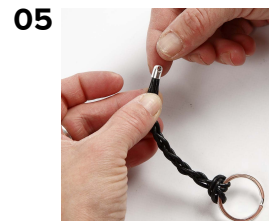

A Keyring with a Leather Cord

STEP BY STEP 123
Inspiration: 11133

01
Cut two pieces of leather cords each measuring 15cm. Fit these in the keyring.

02
Plait with four cords – plait the leather cord as shown in picture 2, 3 and 4.

07
Glue on the bead.

08

03
Plait with four cords.

04
Cut off the ends.

09

10

05
Glue the ends together and attach an end cap.

06
Cut a 5cm piece of leather. Insert this piece through the eye of the end cap.

11
Draw a design on a shrink plastic sheet. Please note that the motif shrinks to slightly less than half size.

12
Cut out the design.

A Keyring with a Leather Cord

A pendant made from plaited leather cords. Hot owls painted with Poster Hobby Markers on black shrink plastic sheets, shrunk in the oven to 1/3 of the original size and attached to a keyring.

15

Fit a round jump ring.

16

Attach to the keyring.

Leather Cord, thickness 2 mm, black, 10m 51549

Shrink Plastic Sheets, sheet 20x30 cm, Matt black, 100sheets 79086

Wooden Beads, D: 14 mm, hole size 2 mm, black, 55pcs 57120