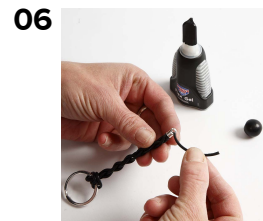

A Keyring with a Leather Cord

STEP BY STEP 123
Inspiration: 11133

01
Cut two pieces of leather cords each measuring 15cm. Fit these in the keyring.

02
Plait with four cords – plait the leather cord as shown in picture 2, 3 and 4.

07
Glue on the bead.

08

03
Plait with four cords.

04
Cut off the ends.

09

10

05
Glue the ends together and attach an end cap.

06
Cut a 5cm piece of leather. Insert this piece through the eye of the end cap.

11
Draw a design on a shrink plastic sheet. Please note that the motif shrinks to slightly less than half size.

12
Cut out the design.

A Keyring with a Leather Cord

A pendant made from plaited leather cords. Hot owls painted with Poster Hobby Markers on black shrink plastic sheets, shrunk in the oven to 1/3 of the original size and attached to a keyring.